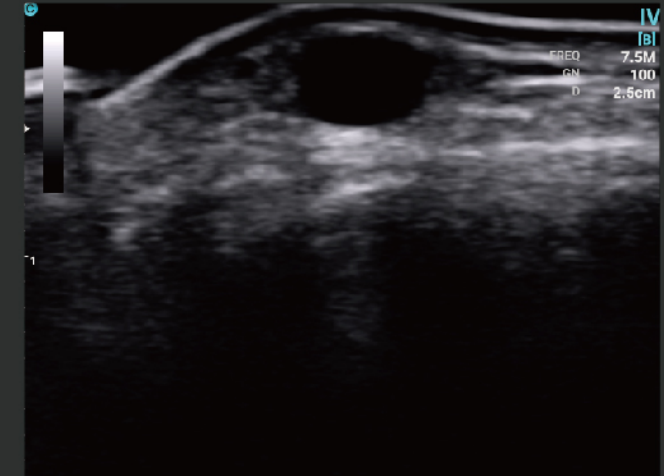

SonoEye P1

7.5Mhz, 30mm,
Vascular, MSK, Nerve,
Small Parts, EM, etc.

SonoEye P2

7.5Mhz, 40mm,
Vascular, MSK,
Nerve, Lung,
Small Parts, EM, etc.

Carotid, PW Mode

IV, B Mode

SonoEye P3

3.0Mhz, Cardiac,
Abdomen, Lung, EM, etc.