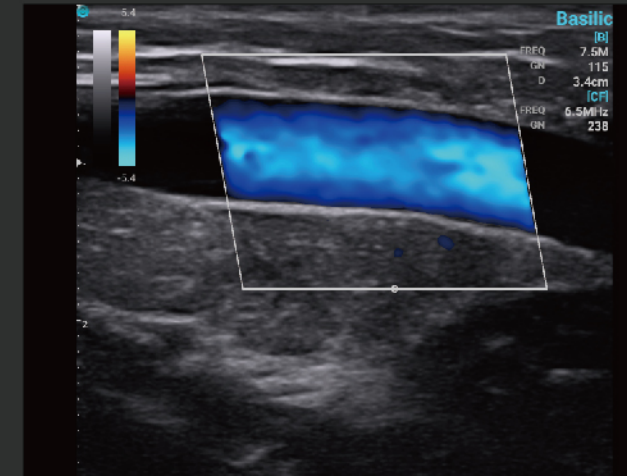

Vascular Access

Emergency Medicine

MSK

Anaesthesiology

Critical Care

Other POC

GO thumb-play

- One touch to start an ultrasound exam.
- One thumb to finish all operation.
- Simplified workflow assures you to use it as easy as your smart phone.

Gain

Depth

TGC

CHISON SonoEye offers a variety of clinical solutions with different Scanner. Highly personalized design helps to meet your every need.

QUALIFIED CLINICAL PERFORMANCE

Basilic Vein, C Mode

Cardiac, B Mode