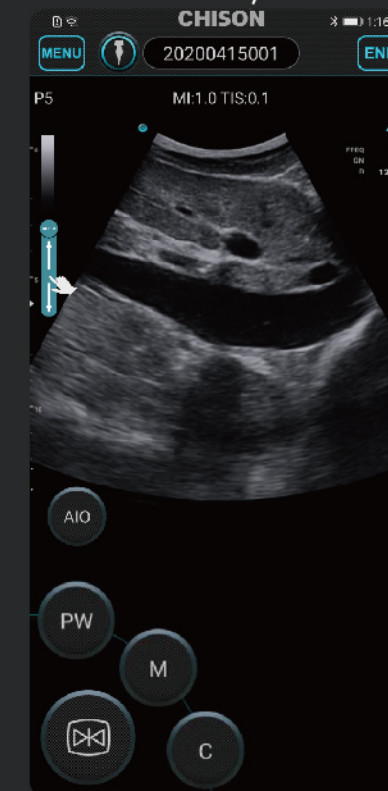

GO waterproof

SonoEye, a hand-held ultrasound,
gives you the power
to sterilize and clean freely.

IPX7

GO anywhere

SonoEye, integrated with the best handheld technologies, can provide multiple solutions for fast.

Vascular Access

Emergency Medicine

MSK

Anaesthesiology

Critical Care

Other POC

GO thumb-play

- One touch to start an ultrasound exam.
- One thumb to finish all operation.
- Simplified workflow assures you to use it as easy as your smart phone.

Gain

Depth

TGC

CHISON SonoEye offers a variety of clinical solutions with different Scanner. Highly personalized design helps to meet your every need.

QUALIFIED CLINICAL PERFORMANCE

Basilic Vein, C Mode

Cardiac, B Mode

SonoEye P1

7.5Mhz, 30mm,
Vascular, MSK, Nerve,
Small Parts, EM, etc.

SonoEye P2

7.5Mhz, 40mm,
Vascular, MSK,
Nerve, Lung,
Small Parts, EM, etc.

Carotid, PW Mode

IV, B Mode

SonoEye P3

3.0Mhz, Cardiac,
Abdomen, Lung, EM, etc.