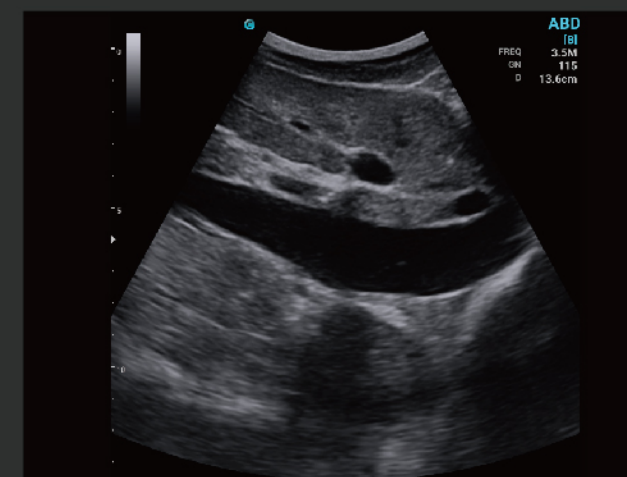

SonoEye P5

3.5Mhz, Abdomen,
FAST, Lung, OB, GYN,
Urology, EM, etc.

IVC, B Mode