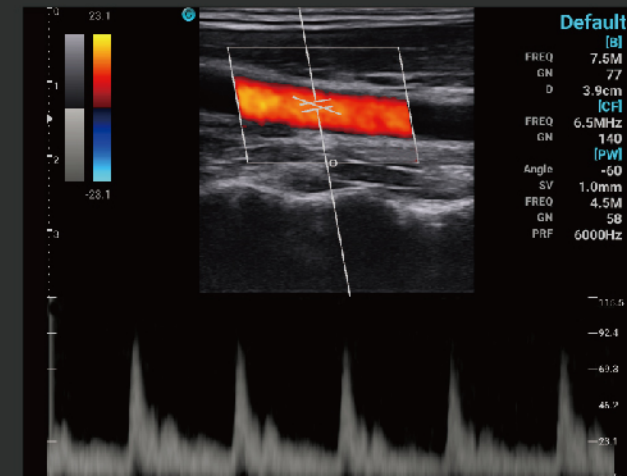

SonoEye P2

7.5Mhz, 40mm,
Vascular, MSK,
Nerve, Lung,
Small Parts, EM, etc.

Carotid, PW Mode