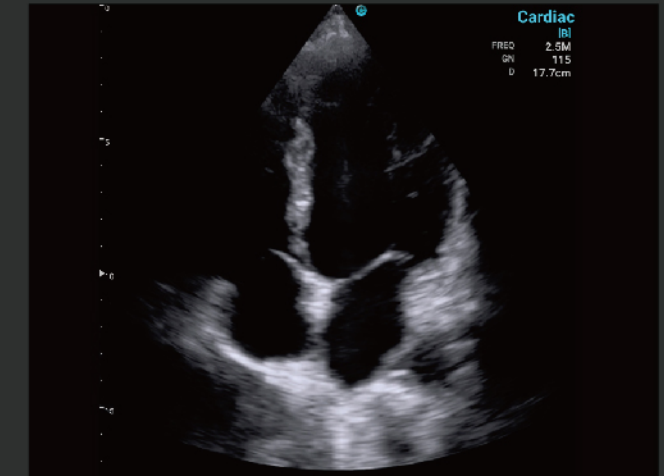

Vascular Access

Emergency Medicine

MSK

Anaesthesiology

Critical Care

Other POC

GO thumb-play

- One touch to start an ultrasound exam.
- One thumb to finish all operation.
- Simplified workflow assures you to use it as easy as your smart phone.

Gain

Depth

TGC

CHISON SonoEye offers a variety of clinical solutions with different Scanner. Highly personalized design helps to meet your every need.

QUALIFIED CLINICAL PERFORMANCE

Basilic Vein, C Mode

Cardiac, B Mode