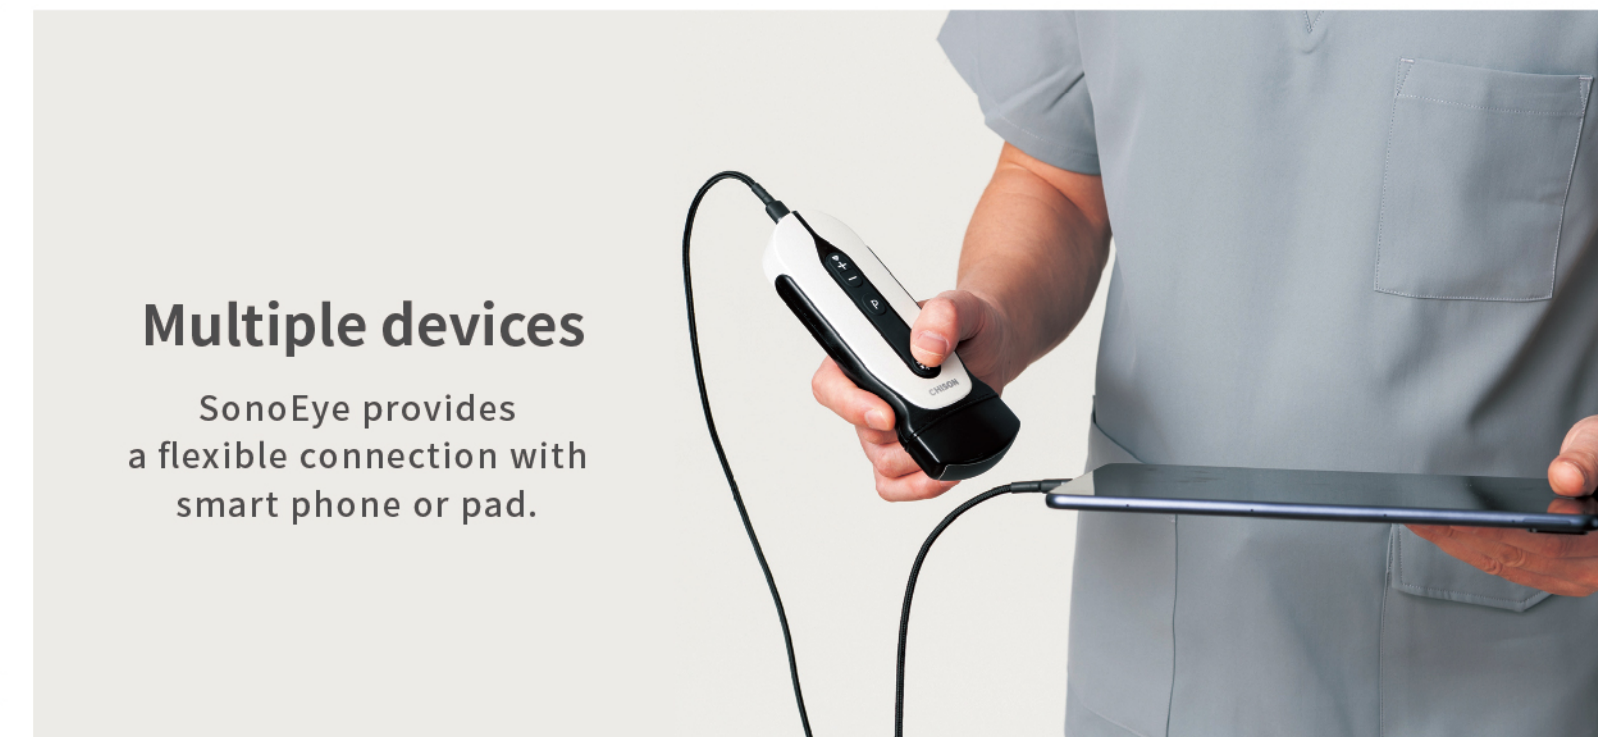

GO light

Half weight of a phone,
highly integrated design,
less volume.

Multiple devices

SonoEye provides
a flexible connection with
smart phone or pad.

 Go light |  Go waterproof |  Go thumb-play |  Go anywhere

SonoEye

can help to provide high quality patient care in any location.

Featuring an adaptable design that goes from pad to mobile phone,
increasing the portability, and making it possible to work together with
doctors from patient to patient all the time, initially in point of care
applications and longer terms in primary care.

GO waterproof

SonoEye, a hand-held ultrasound,
gives you the power
to sterilize and clean freely.

IPX7

GO anywhere

SonoEye, integrated with the best handheld technologies, can provide multiple solutions for fast.

Vascular Access

Emergency Medicine

MSK

Anaesthesiology

Critical Care

Other POC

GO thumb-play

- One touch to start an ultrasound exam.
- One thumb to finish all operation.
- Simplified workflow assures you to use it as easy as your smart phone.