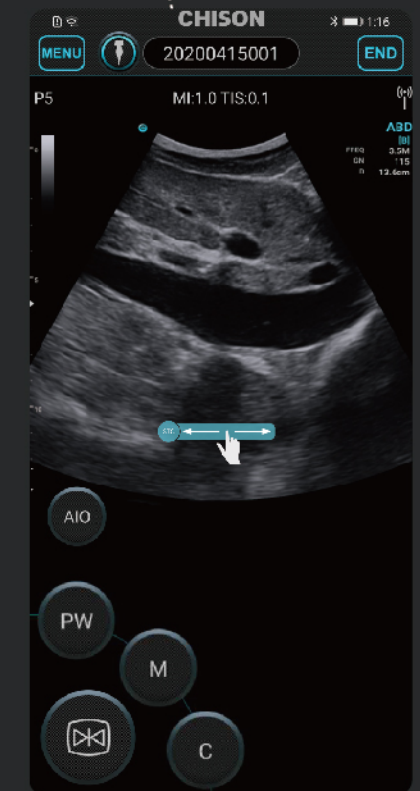

GO waterproof

SonoEye, a hand-held ultrasound,
gives you the power
to sterilize and clean freely.

IPX7

GO anywhere

SonoEye, integrated with the best handheld technologies, can provide multiple solutions for fast.

Vascular Access

Emergency Medicine

MSK

Anaesthesiology

Critical Care

Other POC

GO thumb-play

- One touch to start an ultrasound exam.
- One thumb to finish all operation.
- Simplified workflow assures you to use it as easy as your smart phone.

Gain

Depth

TGC

CHISON SonoEye offers a variety of clinical solutions with different Scanner. Highly personalized design helps to meet your every need.

QUALIFIED CLINICAL PERFORMANCE

Basilic Vein, C Mode

Cardiac, B Mode