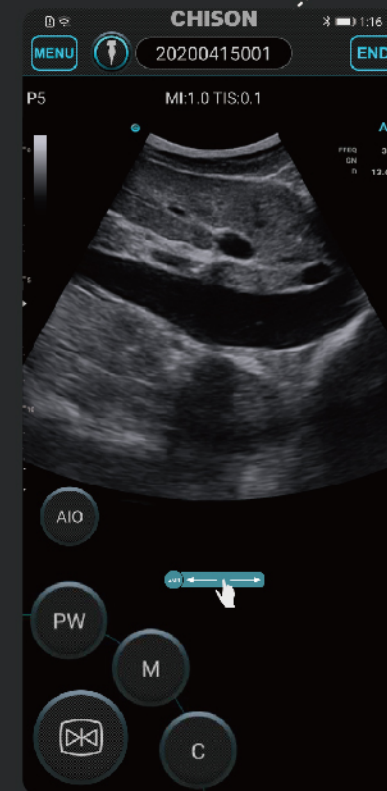

GO waterproof

SonoEye, a hand-held ultrasound,
gives you the power
to sterilize and clean freely.

IPX7

GO anywhere

SonoEye, integrated with the best handheld technologies, can provide multiple solutions for fast.

Vascular Access

Emergency Medicine

MSK

Anaesthesiology

Critical Care

Other POC

GO thumb-play

- One touch to start an ultrasound exam.
- One thumb to finish all operation.
- Simplified workflow assures you to use it as easy as your smart phone.

Gain

Depth

TGC

CHISON SonoEye offers a variety of clinical solutions with different Scanner. Highly personalized design helps to meet your every need.

QUALIFIED CLINICAL PERFORMANCE

Basilic Vein, C Mode

Cardiac, B Mode