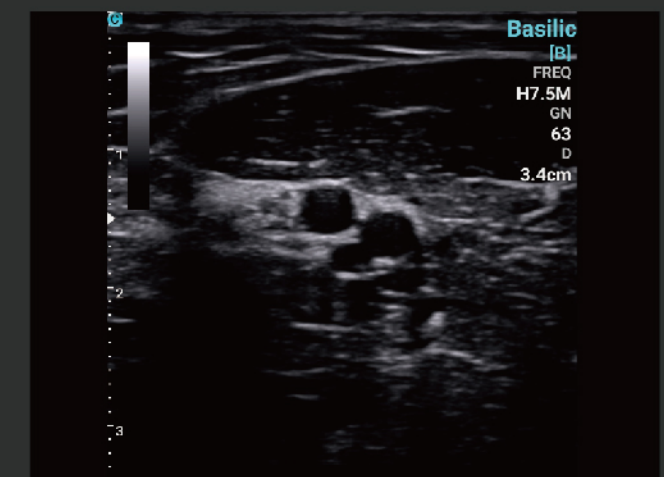

Ulnar Nerve, B Mode